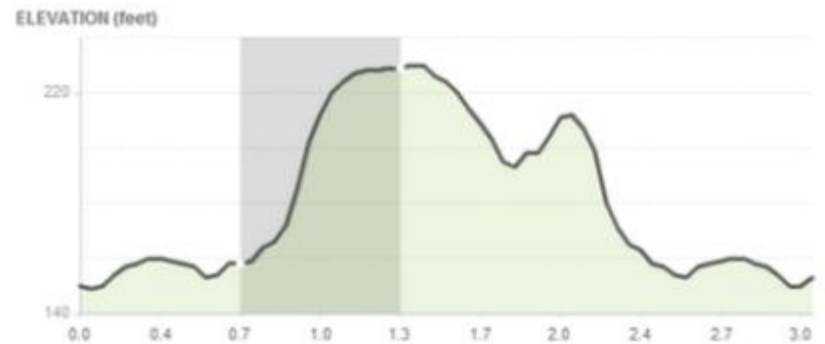

1 mile

Start

State Park School of Golf Parking

Tyler Dr. Trail

Tyler Dr. Trail

Tyler Dr. Trail

Tyler Dr. Trail

Main Park Rd

Main Park Rd

Main Park Rd

Sawmill

Warminy Creek

5K Course CCCNYC East Regional

150 ft Start Elev
240.0 ft Max Elev
118.0 ft Gain
-118.0 ft Descent

Cat	Distance			Elevation		Grade	
	Start	End	Length	Min	Max	Avg.	Max
	0.67 mi	1.31 mi	0.65 mi	158 ft	229 ft	2.1%	--